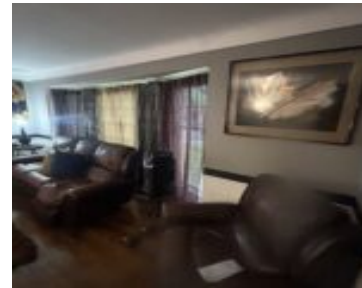

TWO-STORY SINGLE FAMILY DETROIT 48224

<https://letsbuysomehouses.com>

\$130,000

- 3 beds
- 1 bath
- 1488 sq ft

This is a 1488 square foot, 1.5 bathroom, single family home. This home is located in East English Village, Detroit, MI 48224.