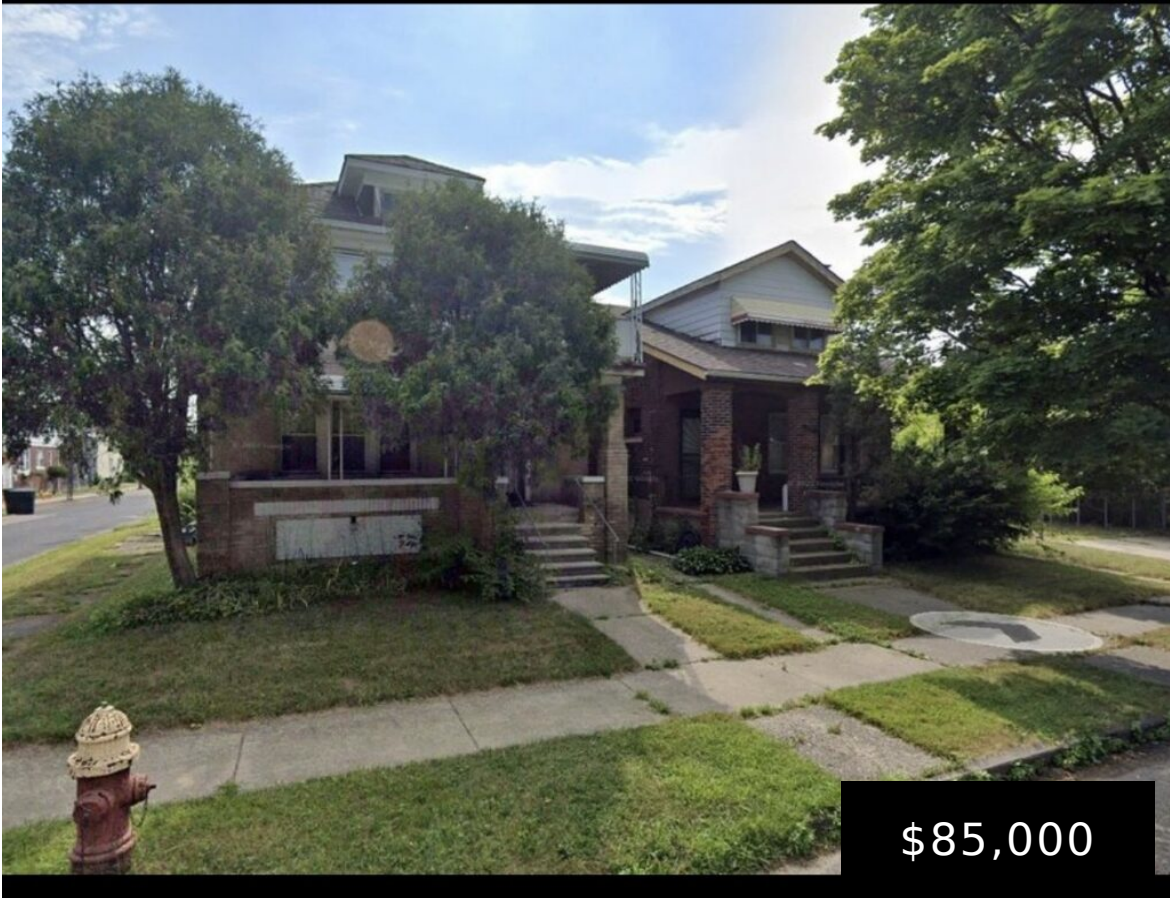

2 □ □ 1 A MULTI FAMILY DETROIT, MI 48213

<https://letsbuysomehouses.com>

9000 & 9004 Culver
Detroit, MI 48213

9000 Culver St, Detroit, Michigan 48213 4 □ 2 □ Needs full rehab 9004 Culver St, Detroit, Michigan 48213 2 family unit 2 bed □ 1 □ each Basement and first floor are done but 2nd floor needs finishing up

- 8 beds
- 4 baths
- Brick, Multi Family, Rehab, Single Family
- Multi Family, wayne county
- active

ARS Investments

E COPELAND 313.753.5466